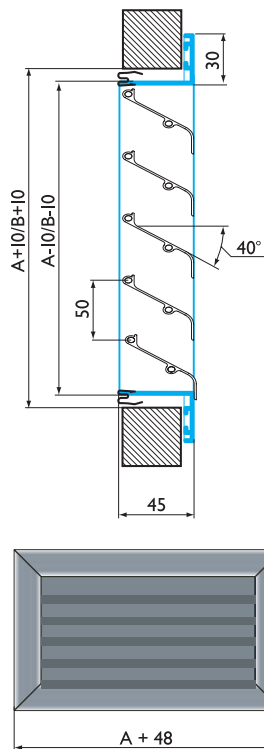

Data for selection of outdoor grilles ARN

A × B, mm	F_{0'}, m²	F_{eff'}, m²	L_A = 25 dB(A)			L_A = 35 dB(A)			L_A = 45 dB(A)		
			L_{0'}, m³/h	ΔP_{t'}, Pa	V_{0'}, m/s	L_{0'}, m³/h	ΔP_{t'}, Pa	V_{0'}, m/s	L_{0'}, m³/h	ΔP_{t'}, Pa	V_{0'}, m/s
Air intake / Air venting											
200 × 200	0,04	0,01	300	32 / 40	2,3	550	108 / 135	4,2	-	-	-
400 × 200	0,07	0,03	550	25 / 32	2,1	1000	83 / 104	3,7	1400	163 / 204	5,2
300 × 300	0,08	0,04	650	28 / 35	2,2	1100	79 / 99	3,6	1600	168 / 210	5,3
500 × 250	0,12	0,05	800	21 / 27	1,9	1400	65 / 82	3,3	2000	133 / 166	4,7
500 × 300	0,14	0,06	950	21 / 26	1,9	1600	58 / 73	3,1	2600	154 / 193	5,1
400 × 400	0,15	0,07	1000	20 / 25	1,8	1800	65 / 81	3,3	2700	146 / 182	4,9
600 × 300	0,17	0,08	1100	19 / 24	1,8	2000	63 / 78	3,2	3200	161 / 201	5,2
600 × 350	0,20	0,09	1250	18 / 22	1,7	2400	66 / 83	3,3	3500	140 / 175	4,8
700 × 400	0,27	0,12	1600	16 / 20	1,7	3000	57 / 72	3,1	5000	160 / 200	5,2
800 × 500	0,38	0,18	2100	14 / 17	1,5	4100	52 / 65	2,9	6800	142 / 178	4,9
1000 × 500	0,48	0,23	2500	14 / 15	1,4	5000	49 / 61	2,9	8000	125 / 157	4,6