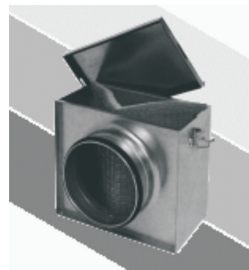

filters for circular air ducts FLK

Filterbox FLK is made of galvanized steel. They are all delivered with a G4 filter supported by a net. Sizes from 100 mm to 400 mm.

Dimensional data

Model	Dimensions (mm)				
	d	B	H	C	L
FLK 100	100	205	170	120	227
FLK 125	125	215	205	140	252
FLK 160	160	265	235	155	267
FLK 200	200	315	275	180	302
FLK 250	250	365	325	230	352
FLK 315	315	425	390	330	452
FLK 400	400	515	495	455	587