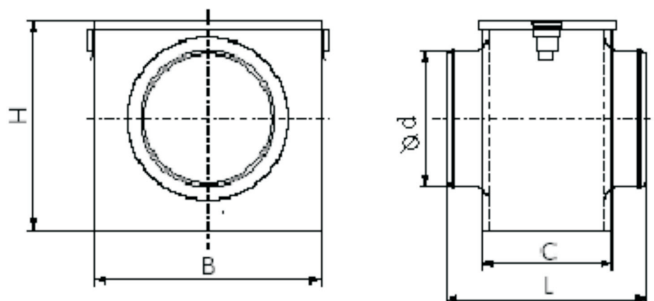

filters for circular air ducts FLK

Filterbox FLK is made of galvanized steel. They are all delivered with a G4 filter supported by a net. Sizes from 100 mm to 400 mm.

Dimensional data

Model	Dimensions (mm)				
	d	B	H	C	L
FLK 100	100	205	170	120	227
FLK 125	125	215	205	140	252
FLK 160	160	265	235	155	267
FLK 200	200	315	275	180	302
FLK 250	250	365	325	230	352
FLK 315	315	425	390	330	452
FLK 400	400	515	495	455	587